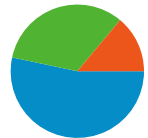

- **Direct Traffic**
  3,266.00 (53.33%)
- **Search Engines**
  2,006.00 (32.76%)
- **Referring Sites**
  852.00 (13.91%)

Top Traffic Sources

Sources	Visits	% visits	Keywords	Visits	% visits
(direct) ((none))	3,266	53.33%	nc chess	475	23.68%
google (organic)	1,673	27.32%	(not provided)	440	21.93%
main.uschess.org (referral)	204	3.33%	ncchess	167	8.33%
yahoo (organic)	181	2.96%	north carolina chess	73	3.64%
ncchess.org (referral)	132	2.16%	north carolina chess	67	3.34%