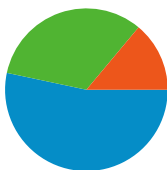

Traffic Sources Overview

- **Direct Traffic**
  3,266.00 (53.33%)
- **Search Engines**
  2,006.00 (32.76%)
- **Referring Sites**
  852.00 (13.91%)

Content Overview

Pages	Pageviews	% Pageviews
/	8,025	45.16%
/open/open_list.html	3,096	17.42%
/k-12/k_12_list.html	1,458	8.20%
/wordpress/	958	5.39%
/open/open_results.html	760	4.28%