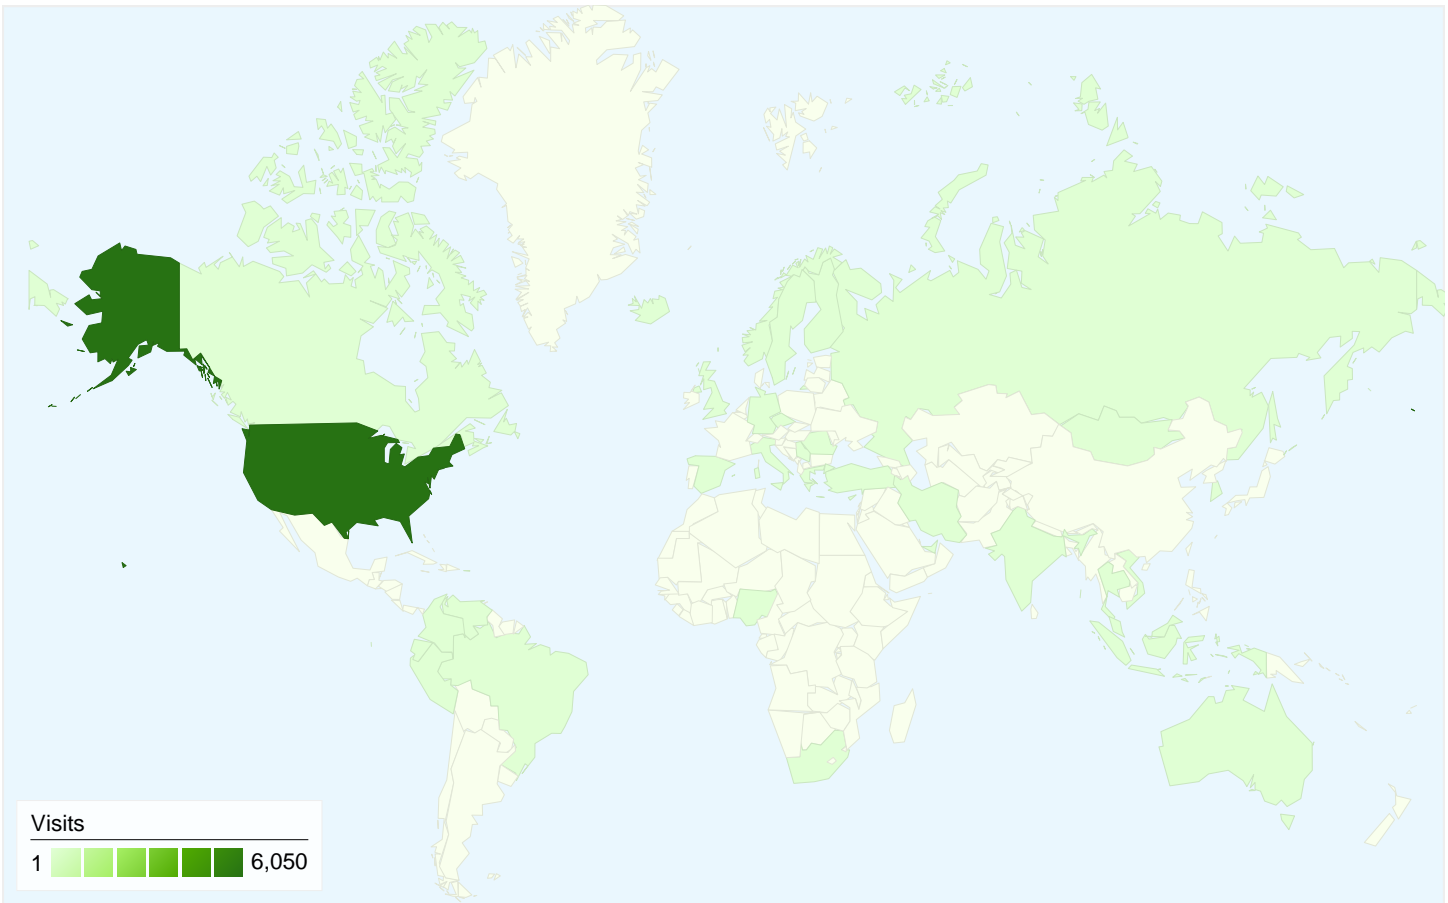

Visitors
2,118

Map Overlay

Traffic Sources Overview

- **Direct Traffic**
3,266.00 (53.33%)
- **Search Engines**
2,006.00 (32.76%)
- **Referring Sites**
852.00 (13.91%)

Content Overview

Pages	Pageviews	% Pageviews
/	8,025	45.16%
/open/open_list.html	3,096	17.42%
/k-12/k_12_list.html	1,458	8.20%
/wordpress/	958	5.39%
/open/open_results.html	760	4.28%

2,118 people visited this site

6,124 Visits

2,118 Absolute Unique Visitors

17,772 Pageviews

2.90 Average Pageviews

00:03:47 Time on Site

38.34% Bounce Rate

26.11% New Visits

Technical Profile

Browser	Visits	% visits
Internet Explorer	2,551	41.66%
Firefox	1,446	23.61%
Chrome	994	16.23%
Safari	816	13.32%
Android Browser	245	4.00%

All traffic sources sent a total of 6,124 visits

6,124 visits came from 36 countries/territories

Site Usage

Country/Territory	Visits	Pages/Visit	Avg. Time on Site	% New Visits	Bounce Rate
United States	6,050	2.91	00:03:49	25.50%	37.90%
India	7	3.29	00:01:24	57.14%	42.86%
Germany	7	1.00	00:00:00	85.71%	100.00%
Russia	6	2.17	00:00:53	66.67%	50.00%
United Kingdom	5	2.40	00:00:24	100.00%	40.00%
Turkey	4	1.00	00:00:00	75.00%	100.00%
Italy	4	1.25	00:00:07	75.00%	75.00%
Australia	3	2.33	00:00:16	100.00%	66.67%
Canada	3	3.00	00:00:27	100.00%	33.33%