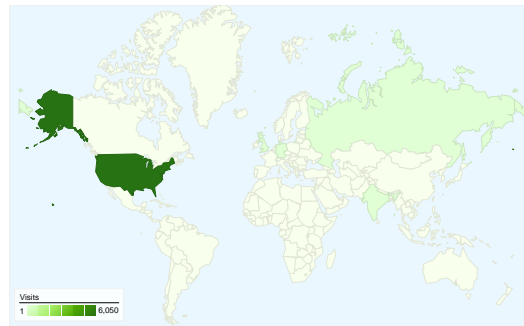

Site Usage

6,124 Visits

38.34% Bounce Rate

17,772 Pageviews

00:03:47 Avg. Time on Site

2.90 Pages/Visit

26.11% % New Visits

Visitors Overview

Visitors
2,118

Map Overlay

Traffic Sources Overview

- **Direct Traffic**
3,266.00 (53.33%)
- **Search Engines**
2,006.00 (32.76%)
- **Referring Sites**
852.00 (13.91%)

Content Overview

Pages	Pageviews	% Pageviews
/	8,025	45.16%
/open/open_list.html	3,096	17.42%
/k-12/k_12_list.html	1,458	8.20%
/wordpress/	958	5.39%
/open/open_results.html	760	4.28%

2,118 people visited this site

6,124 Visits

2,118 Absolute Unique Visitors

17,772 Pageviews

2.90 Average Pageviews

00:03:47 Time on Site

38.34% Bounce Rate

26.11% New Visits

6,124 visits came from 36 countries/territories

Site Usage

Country/Territory	Visits	Pages/Visit	Avg. Time on Site	% New Visits	Bounce Rate
United States	6,050	2.91	00:03:49	25.50%	37.90%
India	7	3.29	00:01:24	57.14%	42.86%
Germany	7	1.00	00:00:00	85.71%	100.00%
Russia	6	2.17	00:00:53	66.67%	50.00%
United Kingdom	5	2.40	00:00:24	100.00%	40.00%
Turkey	4	1.00	00:00:00	75.00%	100.00%
Italy	4	1.25	00:00:07	75.00%	75.00%
Australia	3	2.33	00:00:16	100.00%	66.67%
Canada	3	3.00	00:00:27	100.00%	33.33%